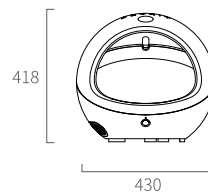

### Condensate collection base design

Specially designed water collecting base to fully collect the condensate to keep the use environment clean.

Dimensions (mm) 496\*418\*406

Pet type Small/Medium sized pet